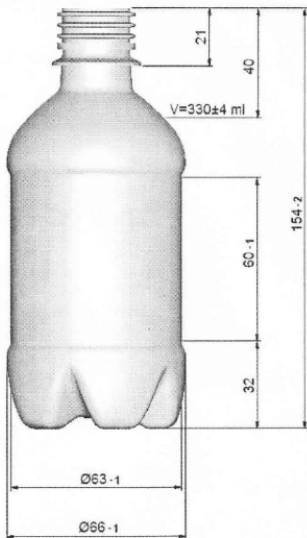

Carla 330

General info

Item no. (SKU):	
Family / Range:	MISC
Capacity:	330ml
Neck:	28 PCO
Weight:	24
Shape:	Round
Material:	PET
Colour:	All Colours Available
Print Areas:	N/A
Country of Origin:	Lithuania

Packaging Info

Packed in Boxes

Box Dimensions (mm):	594 x 394 x 448
Quantity per box (pcs):	
Boxes per pallet (pcs):	
Quantity per pallet (pcs):	
Net weight (kg):	
Gross weight (kg):	
Pallet height (mm):	2400

Packed in PE bags on trays (Full pallet)

Tray dimensions (mm):	1200 x 800 x 50
Quantity per tray (pcs):	240
Quantity per PE bag (pcs):	120
PE bags per tray (pcs):	2
Trays per pallet (pcs):	14
Quantity per pallet (pcs):	3360
Net weight (kg):	80
Gross weight (kg):	103
Pallet height (mm):	2400